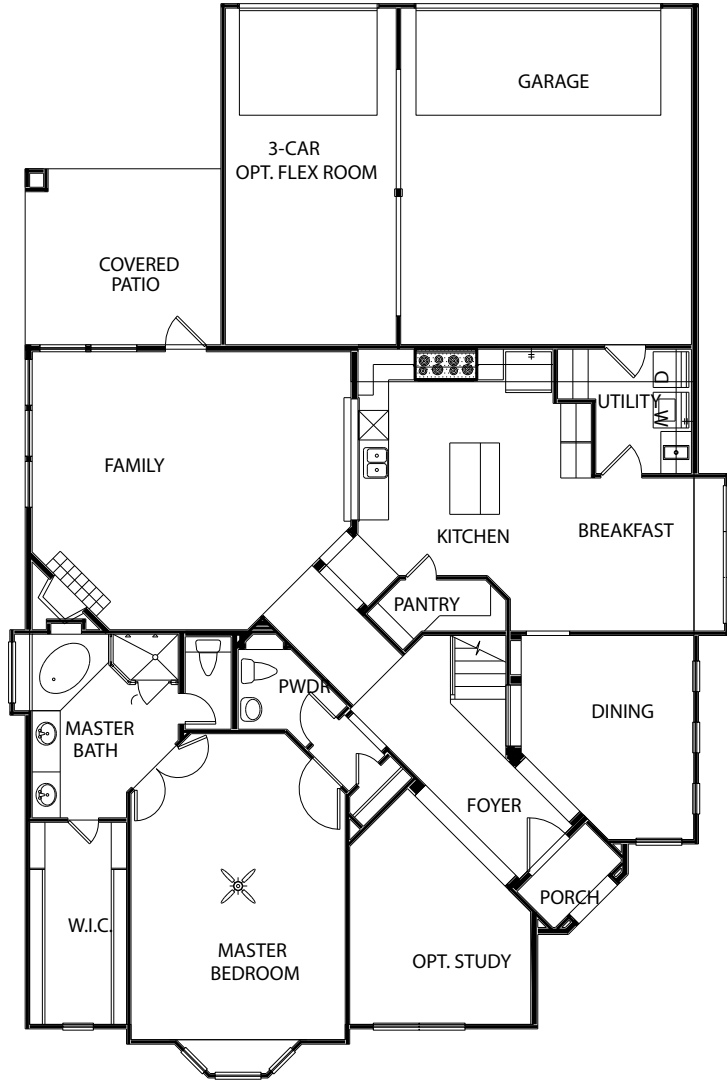

2464 WELLINGTON TRACE

ORIGINALLY: \$613,614

CLOSE-OUT PRICE: \$552,253

CLOSE BY APRIL 30: \$497,028

4BR/4BT/5,348 SQFT

INCLUDES TWO GUEST HOUSES
AND DETACHED GARAGE

DETACHED GARAGE

DETACHED STUDIO/STUDIO

DETACHED GARAGE/STUDIO