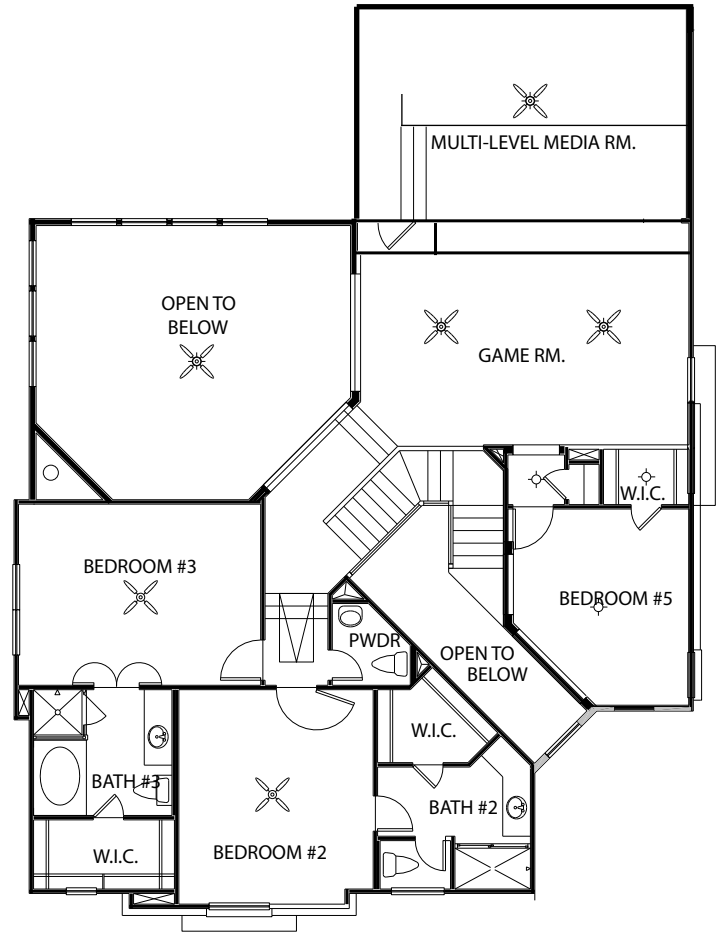

2464 WELLINGTON TRACE

ORIGINALLY: \$613,614

CLOSE-OUT PRICE: \$552,253

CLOSE BY APRIL 30: \$497,028

4BR/4BT/5,348 SQFT

INCLUDES TWO GUEST HOUSES
AND DETACHED GARAGE

DETACHED GARAGE

DETACHED STUDIO/STUDIO

DETACHED GARAGE/STUDIO